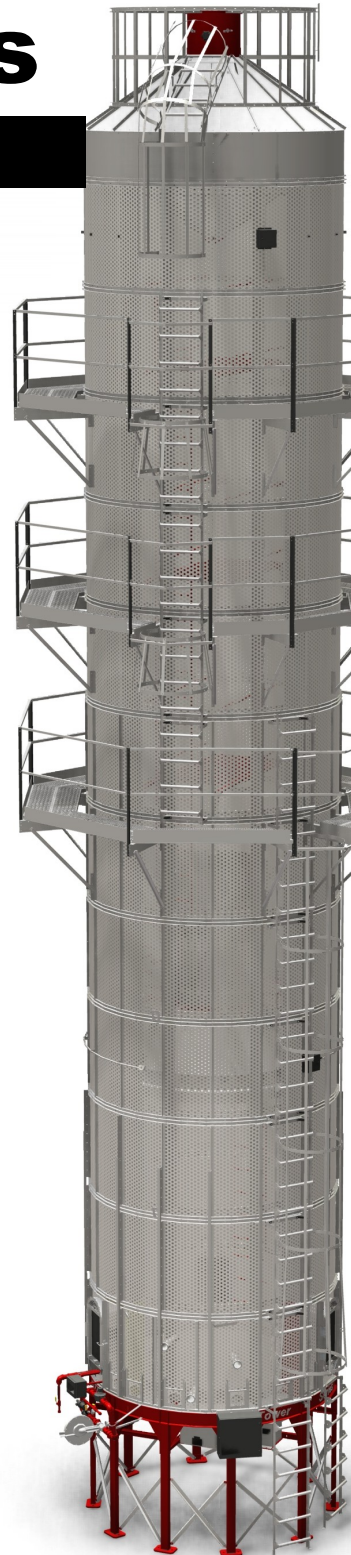

M-C Towers Dryers

Pre-Season Discounts Now!

Introducing...

**Remote
Dryer
Monitoring
Now
Available**

- Highly Efficient Vacuum Cooling
- Ease of Operation
- 11 Models - capacities 560-4,000+ BPH
- Pinnacle Lite Controls
- Standard remote cabinet
- Quiet Operation
- Standard Aluminum Outer Screens
- 12" Grain Columns
- Easily switch to manual mode if PLC goes down!