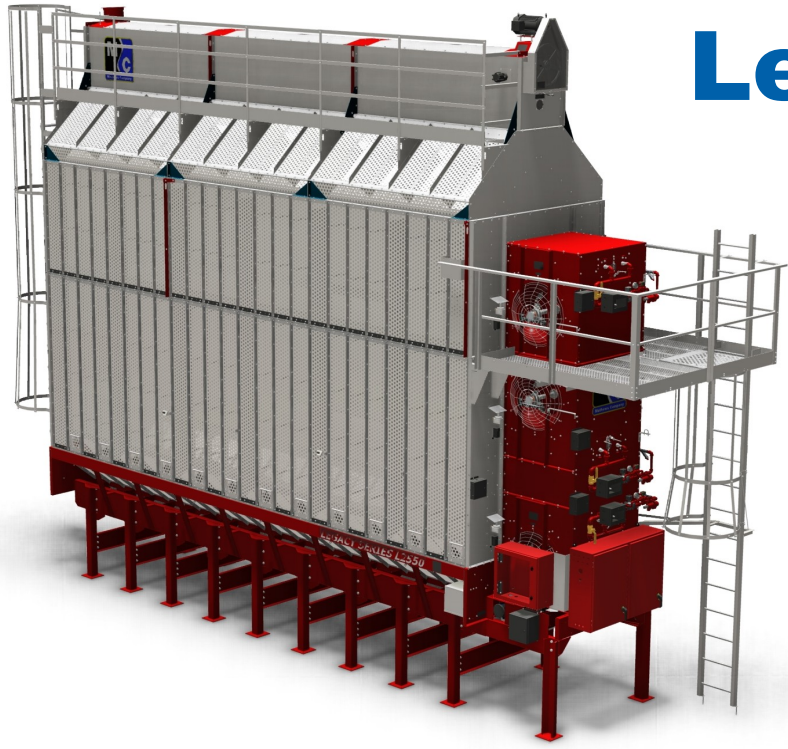

Proven Performance

**Expandable
Dryers
Grow As Your
Capacity Grows**

Legacy^{SERIES}

- 9 Expandable Models with capacities FROM 430-4200 BPH
- Pinnacle Lite Control System with NEMA IV-rated.
- Remote Control Cabinet Standard
- Easily switch to manual mode if needed!