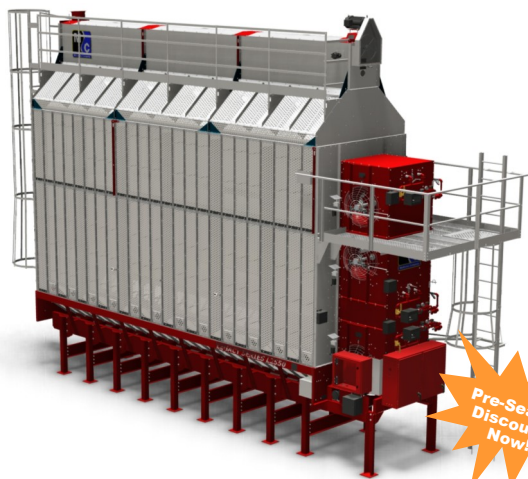

Expandable

Proven Performance Legacy SERIES

Pre-Season
Discounts
Now!

- 9 Expandable Models with capacities FROM 430-4200 BPH
- Pinnacle Lite Control System with NEMA IV-rated Remote Control Cabinet Standard
- Easily switch to manual mode if needed!