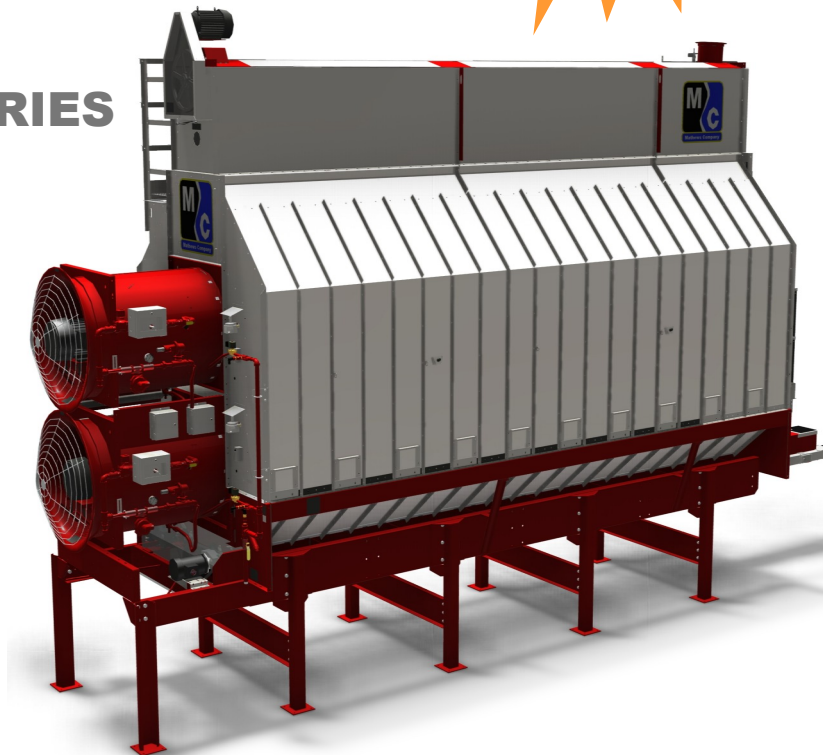

Call your Authorized M-C Dealer Today for Best Deals!

Dealer Names Here