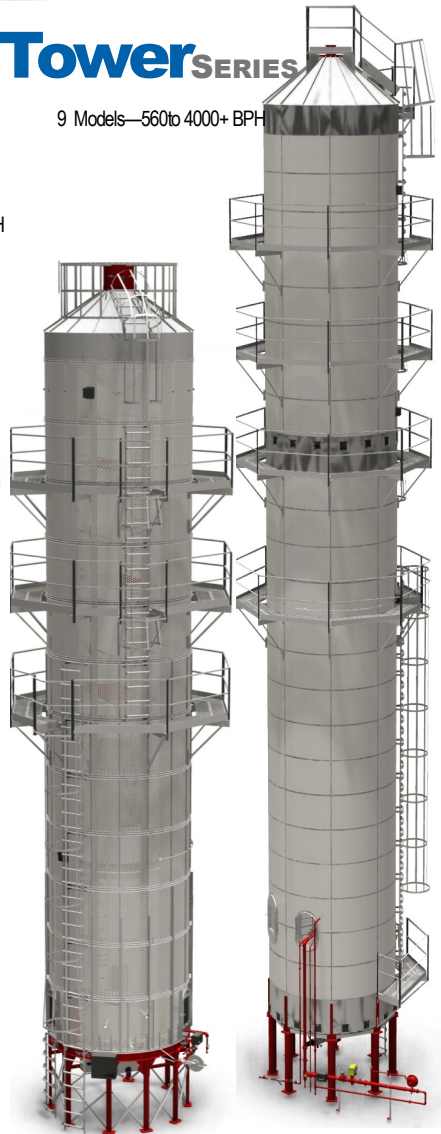

Extensively Tested. Proven Performance.

Pre-Season Discounts Now!

Legacy SERIES

9 Expandable Models 430 to 4200 BPH

9 Models—430 to 4200 BPH

Trilogy SERIES

6 Models—430 to 4200 BPH

Tower SERIES

9 Models—560 to 4000+ BPH

**NEW Trilogy Multi-Mode Dryer
Featuring
Vacuum Cooling
now in a Low
Profile Model**

Infinity SERIES

All Dryers Standard with:

- Pinnacle Lite Control System with NEMA IV rated remote Control Cabinet.
- Easily switch to manual mode if needed.