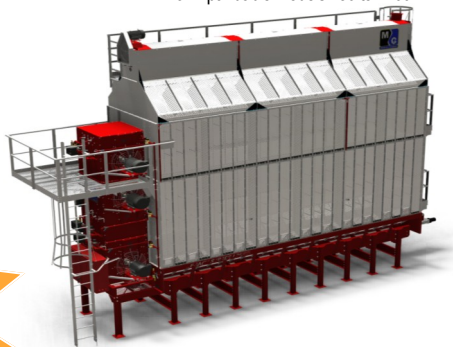

Extensively Tested. Proven Performance.

Pre-Season Discounts Now!

Legacy SERIES

9 Expandable Models 430 to 4200 BPH

9 Models—430 to 4200 BPH

Trilogy SERIES

6 Models—430 to 4200 BPH

Tower SERIES

9 Models—560 to 4000+ BPH

**NEW Trilogy Multi-Mode Dryer
Featuring
Vacuum Cooling
now in a Low
Profile Model**

Infinity SERIES

All Dryers Standard with:

- Pinnacle Lite Control System with NEMA IV rated remote Control Cabinet.
- Easily switch to manual mode if needed.