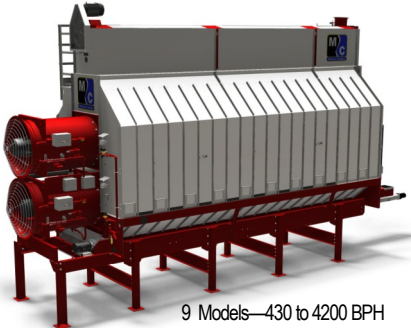

Extensively Tested. Proven Performance.

Pre-Season Discounts Now!

Legacy SERIES

9 Expandable Models 430 to 4200 BPH

9 Models—430 to 4200 BPH

Trilogy SERIES

6 Models—430 to 4200 BPH

Tower SERIES

9 Models—560 to 4000+ BPH

**NEW Trilogy Multi-Mode Dryer
Featuring
Vacuum Cooling
now in a Low
Profile Model**

Infinity SERIES

All Dryers Standard with:

- Pinnacle Lite Control System with NEMA IV rated remote Control Cabinet.
- Easily switch to manual mode if needed.