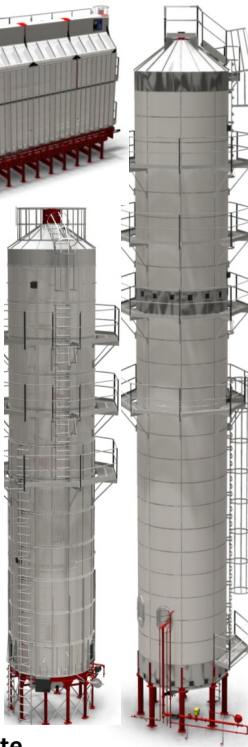

Extensively Tested. Proven Performance.

Pre-Season Discounts Now!

Infinity^{SERIES}

Legacy^{SERIES}

Trilogy^{SERIES}

NEW
Vacuum
Cool Low
Profile

Tower^{SERIES}

- Pinnacle Lite Control System with NEMA IV rated remote Control Cabinet standard on all dryers.

- Built in failsafe, easily switch to manual mode if needed.

Remote
Monitoring System
Now Available!

Call Your Local M-C Authorized Dealer Today!

Dealer Names Here

Ask about **FREE**
Carhartt[®] Jacket
& M-C Cap!