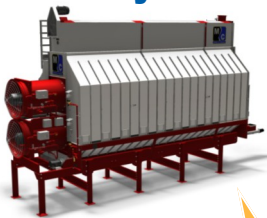

Extensively Tested. Proven Performance.

Pre-Season Discounts Now!

Infinity^{SERIES}

Legacy^{SERIES}

Trilogy^{SERIES}

NEW
Vacuum
Cool Low
Profile

Tower^{SERIES}

- Pinnacle Lite Control System with NEMA IV rated remote Control Cabinet standard on all dryers.